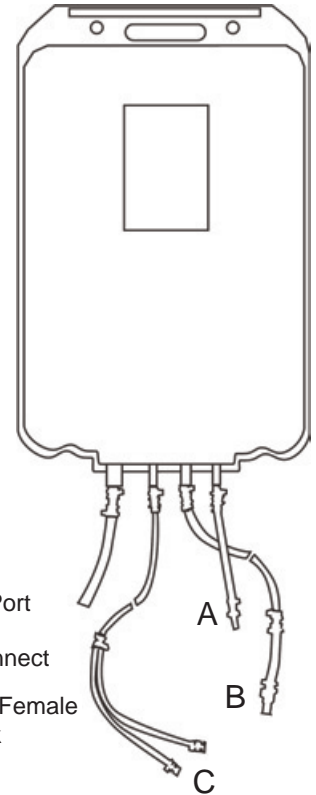

082 clear C-Flex 1/4 x 1/8" with Luer Locks

082 clear C-Flex 3/8 x 5/8" with Male Quick Connect

082 clear C-Flex 1/4 x 7/16" with plug

## 50 Liter Drum

## Easy to use bags

10 and 20 liter bags are equipped with hanging bar, one male and one female Luer Locks, male Quick Connect and Injection Port

A - Injection Port

B - Quick Connect

C - Male and Female Luer Lock

Tubing available in clear 082 C-Flex 1/8 X 1/4" with male and female Luer Lock or the larger 3/8 X 5/8" with male Quick Connect.

EXPRESSION SYSTEMS

26 Harter Ave, Suite 2 • Woodland, CA • 95776

Phone: 530.662.2946 • fax 530.662.5359